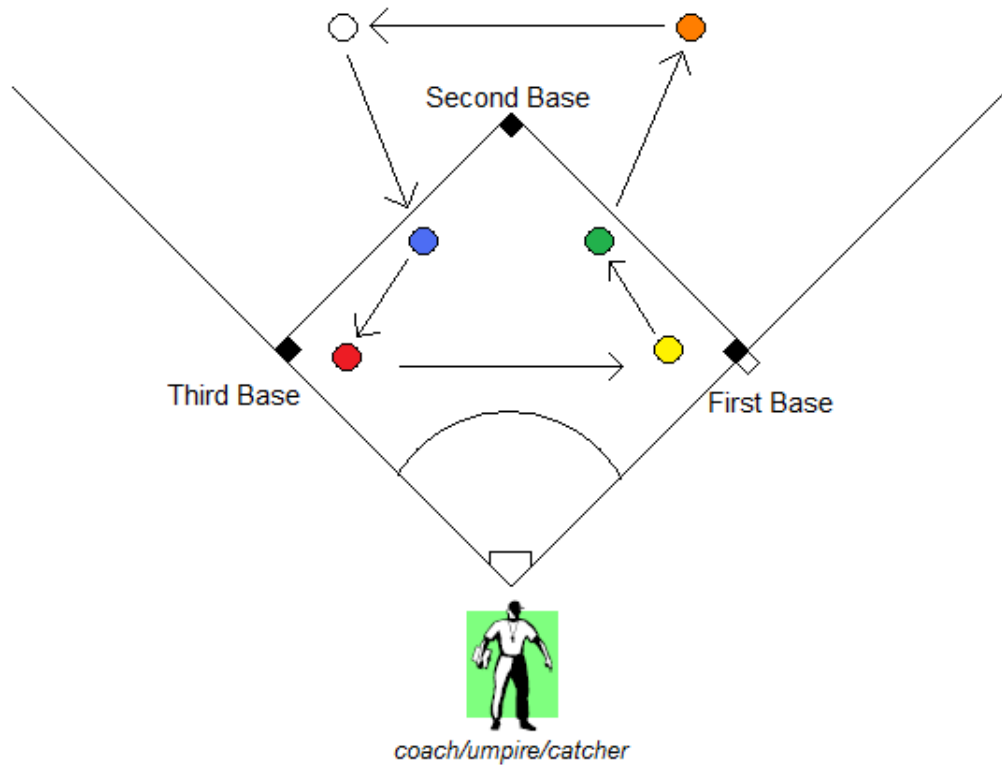

Under 7 Mixed Tee Ball Diamond Layout

- First Base
- Second Base
- Third Base
- Short stop
- Outfield
- Outfield

Playing Field & Position Rotations

The base path shall be 12m

There shall be a safety base at 1st base (One base in foul territory for the batter/baserunner to run to)

Fielders will rotate one position counter clockwise one position each inning (as arrows above show)